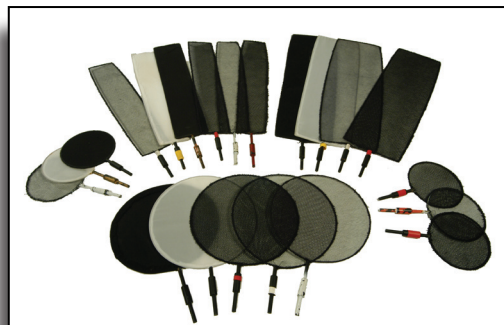

LIGHTING

Stands

GRIP

CAMERA

Fabrics and Screens

GENERATORS

Clamps

PS Vancouver