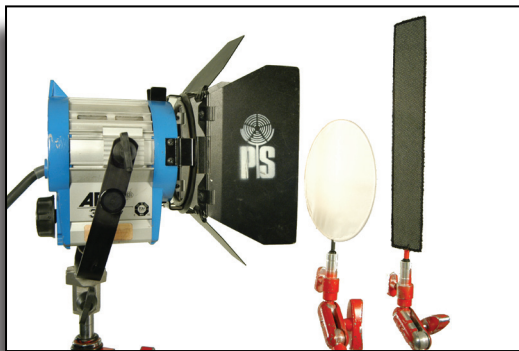

GRIP EQUIPMENT

PS carries a wide range of hardware, pipe, stands and fabrics from all of the leading manufacturers like Matthews, American Grip and Manfrotto. So if you are building a grid, hanging gear, shaping light or creating night PS can provide you with the gear you need. At PS, all of our equipment goes through a rigorous inspection and testing process to ensure that the equipment you receive works - every time. The PS I've Been Checked process is our guarantee to you that when our equipment is on set it will perform like it should.

LIGHTING

Stands

GRIP

CAMERA

Fabrics and Screens

GENERATORS

Clamps

PS Vancouver