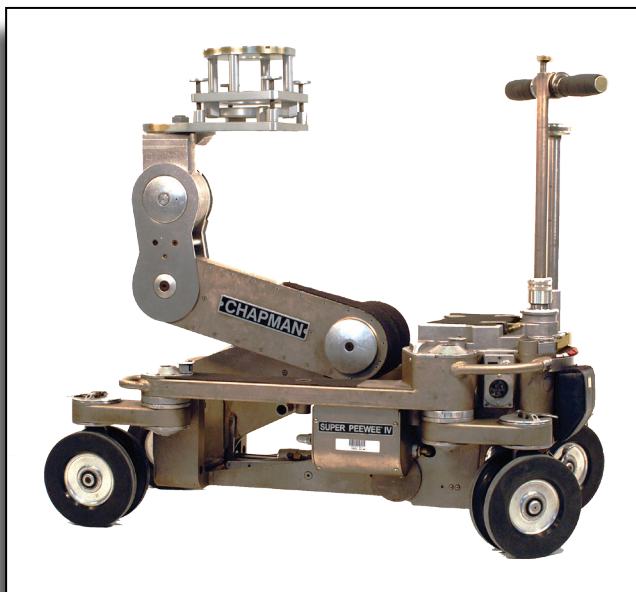

LIGHTING

GRIP

CAMERA

GENERATORS

PS Vancouver

8301 Eastlake Dr.
Burnaby, BC V5A 4W2
Tel: 604.434.4008

PS Toronto

80 Commissioners St.
Toronto, ON M5A 1A8
Tel: 416.466.0037

PS Atlantic

139 Thornhill Dr.
Dartmouth, NS B3B 1S2
Tel: 902.468.4747

www.psp.com