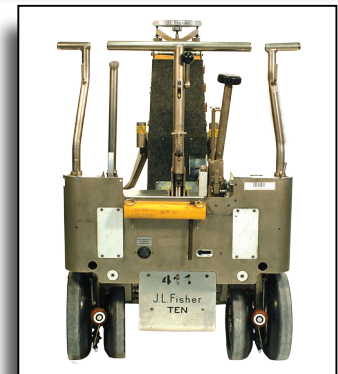

LIGHTING

GRIP

CAMERA

GENERATORS

PS Vancouver

8301 Eastlake Dr.
Burnaby, BC V5A 4W2
Tel: 604.434.4008

PS Toronto

80 Commissioners St.
Toronto, ON M5A 1A8
Tel: 416.466.0037

PS Atlantic

139 Thornhill Dr.
Dartmouth, NS B3B 1S2
Tel: 902.468.4747

www.psp.com