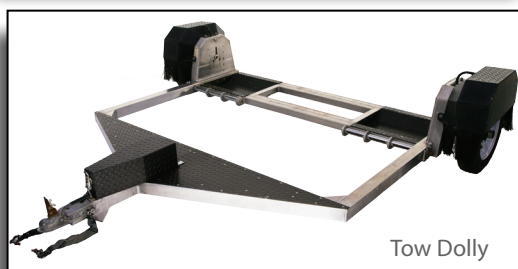

Side Mount

Tow Dolly