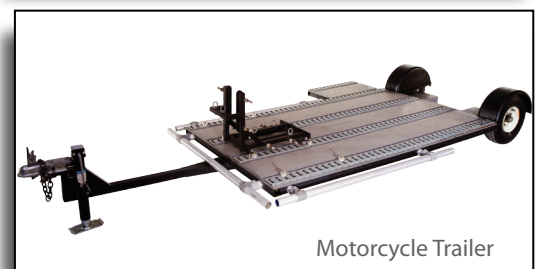

Hood Mount

Motorcycle Trailer

PS Vancouver

8301 Eastlake Dr.
Burnaby, BC V5A 4W2
Tel: 604.434.4008

PS Toronto

80 Commissioners St.
Toronto, ON M5A 1A8
416.466.0037

PS Atlantic

139 Thornhill Dr.
Dartmouth, NS B3B 1S2
902.468.4747

www.psp.com